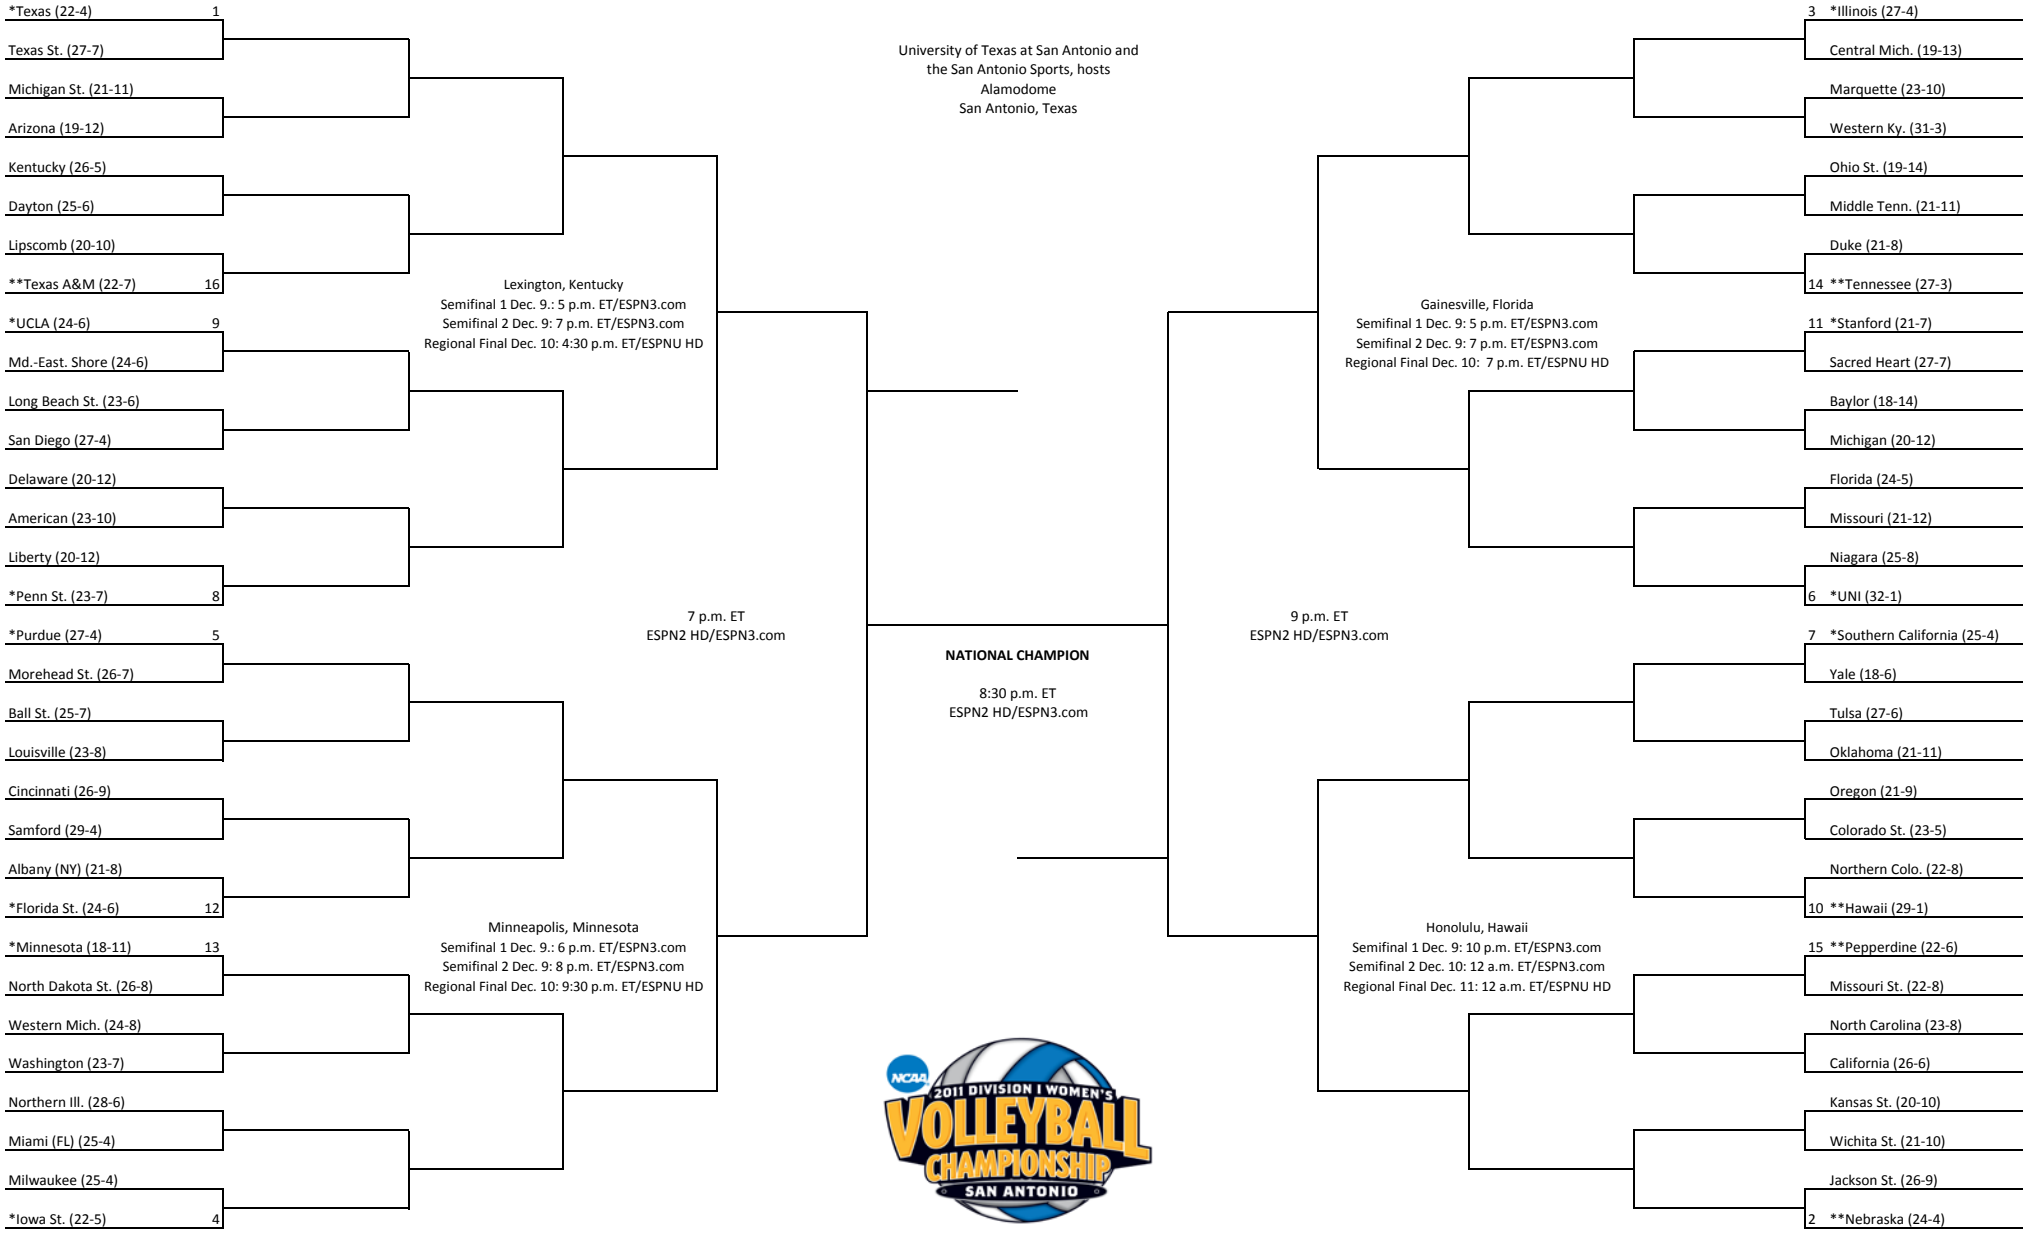

# 2011 Division I Women's VOLLEYBALL CHAMPIONSHIP

**First and Second Rounds**  
December 1-2 or 2-3

**Regionals**  
December 9-10

**Semifinals**  
December 15

**National Championship**  
December 17

**Semifinals**  
December 15

**Regionals**  
December 9-10

**First and Second Rounds**  
December 1-2 or 2-3

\* Host Institution - Friday/Saturday, December 2-3.  
\*\* Host Institution - Thursday/Friday, December 1-2.